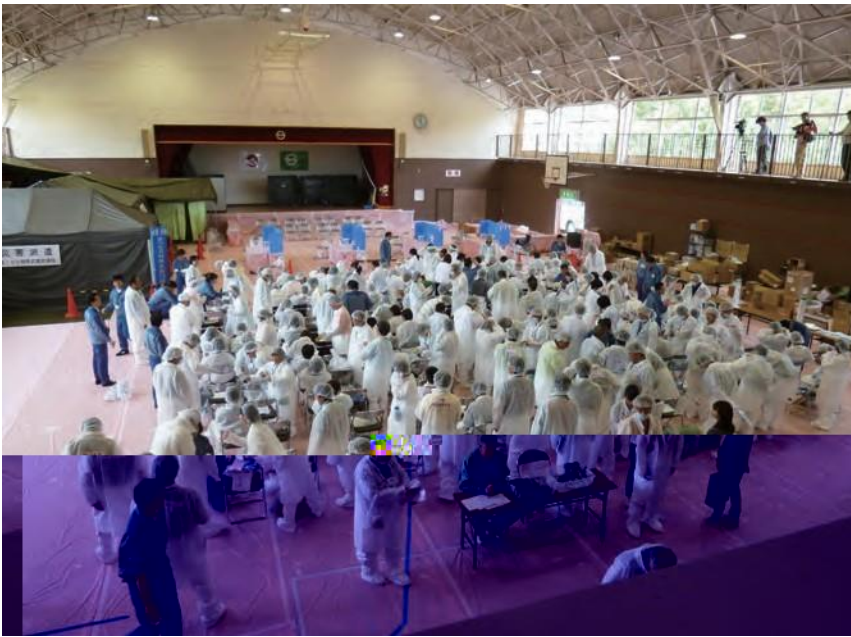

"D

"Ñ

D(Residents put on protective suits at a gymnasium that functions as a relay point for their temporary return home. (June 14, Kawachimura Municipal Gymnasium, Fukushima Prefecture)

D) After their temporary return home, residents get off the bus and go back to the gymnasium for radiation measurement and other tests. (June 14, Kawachimura Municipal Gymnasium)

D*A large decontamination tent was set up to admit radiation-exposed patients in need of advanced medical care. This tent remained here from March 16 to June 13. (On the premises of Hiroshima University Kasumi Campus)

D-in a meeting hall of emergency temporary housing in Fukushima City, Professor Kenji Kamiya of Hiroshima University (center) and Professor Yajima of Fukushima Medical University answer questions from evacuees from the area. (November 26)

"Ó