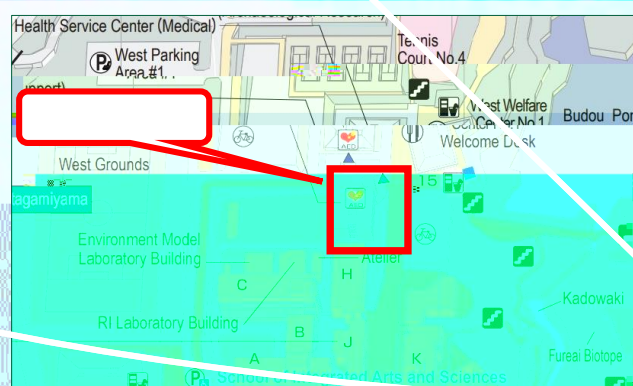

HU

Students' Meeting

10

26 (Thu) 16:30~17:30

Date

Hiroshima University
Higashi-Hiroshima Campus

Venue

1F, Student Plaza

Limited to **30** people
(First come, First served)

Capacity

Join us

Scan the QR code
Closing : 10/25(Wed) 12:00

Contact Us

Center for Academic Practice and Resources

✉ capr@hiroshima-u.ac.jp