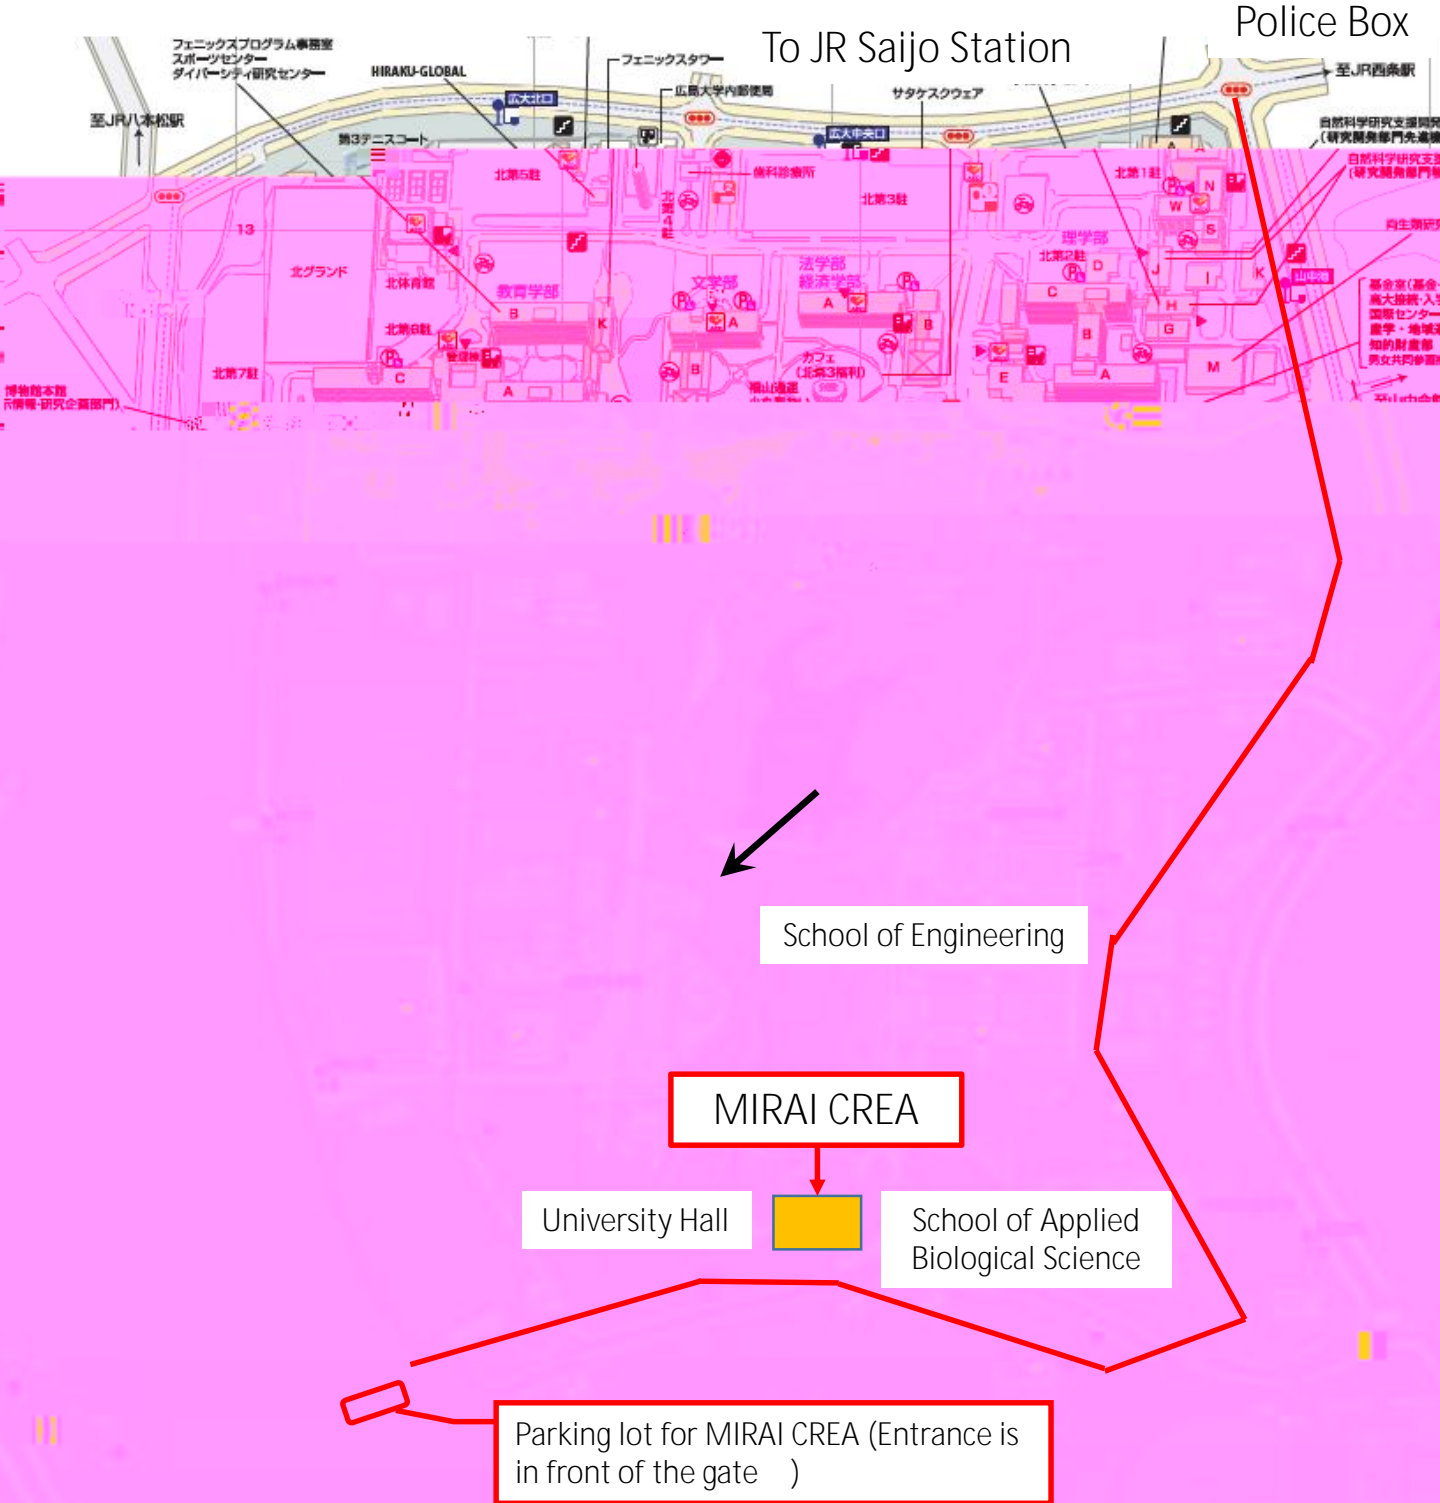

# MIRAI CREA Location Map

# MIRAI CREA Location Map

To JR Saijo Station

Police Box

School of Engineering

MIRAI CREA

University Hall

School of Applied Biological Science

Parking lot for MIRAI CREA (Entrance is in front of the gate )