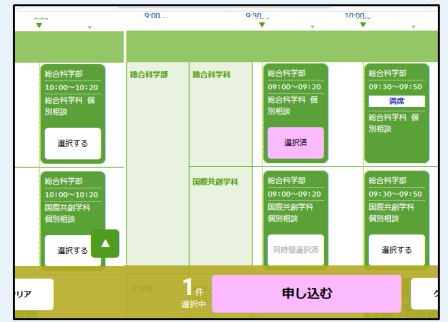

- 1.
- 2.
3. URL

ID

Microsoft Teams

Microsoft Teams
Microsoft Teams()

<https://www.microsoft.com/ja-jp/microsoft-365/microsoft-teams/download-app>

Microsoft Edge Google Chrome

5

1. URL

TOP

- 2.

Teams

Teams

Wi-Fi

3. Microsoft Teams

[] [] [] [] ON []

[]