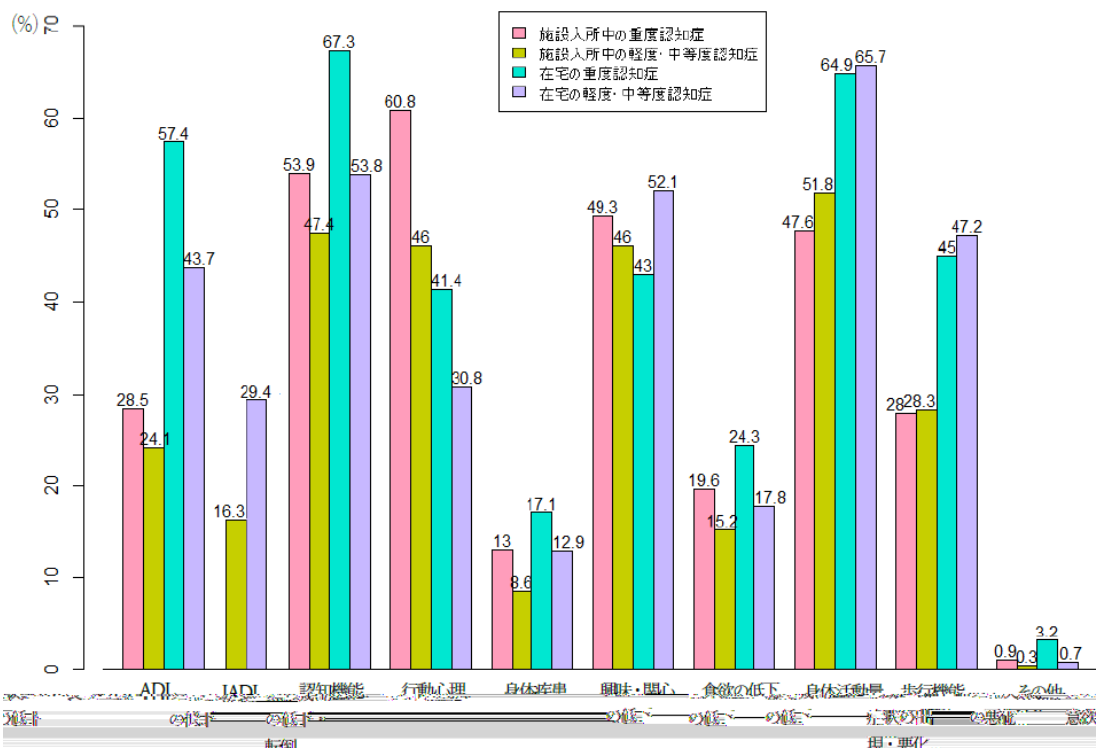

38.5%

38.1%

72.6%

38.1%

1.

ADL: 日常生活
IADL: 食衣入金 日常生活

78.7%

72.6%

[Empty rectangular box]

[Large empty rectangular box]

[Three horizontal lines]