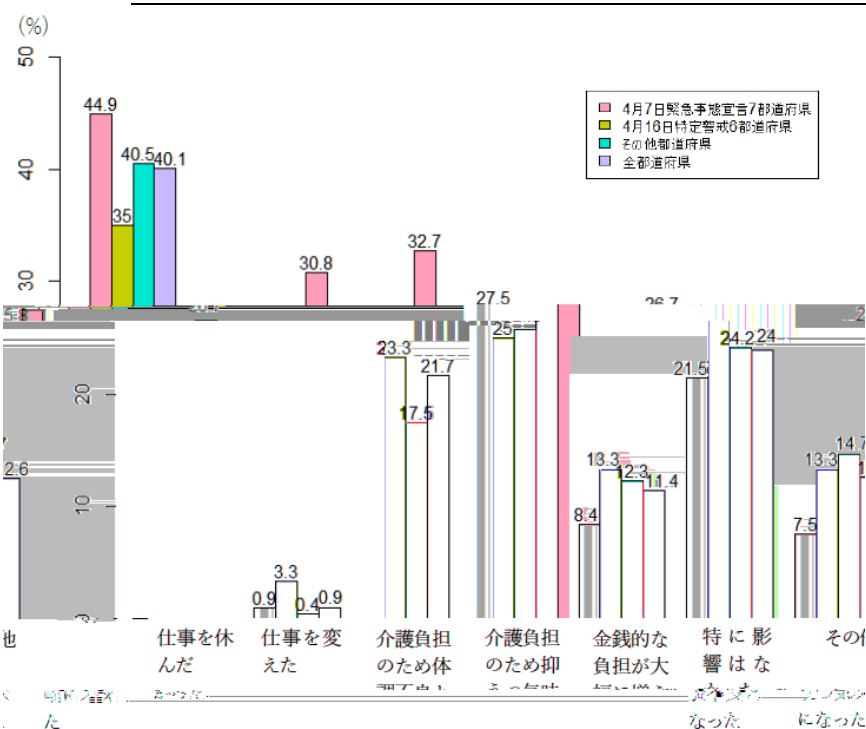

38.5%

38.1%

72.6%

38.1%

1.

ADL: 日常生活
IADL: 食衣入金 日常生活

78.7%

72.6%

[Empty rectangular box]

[Large empty rectangular box]

[Three horizontal lines]