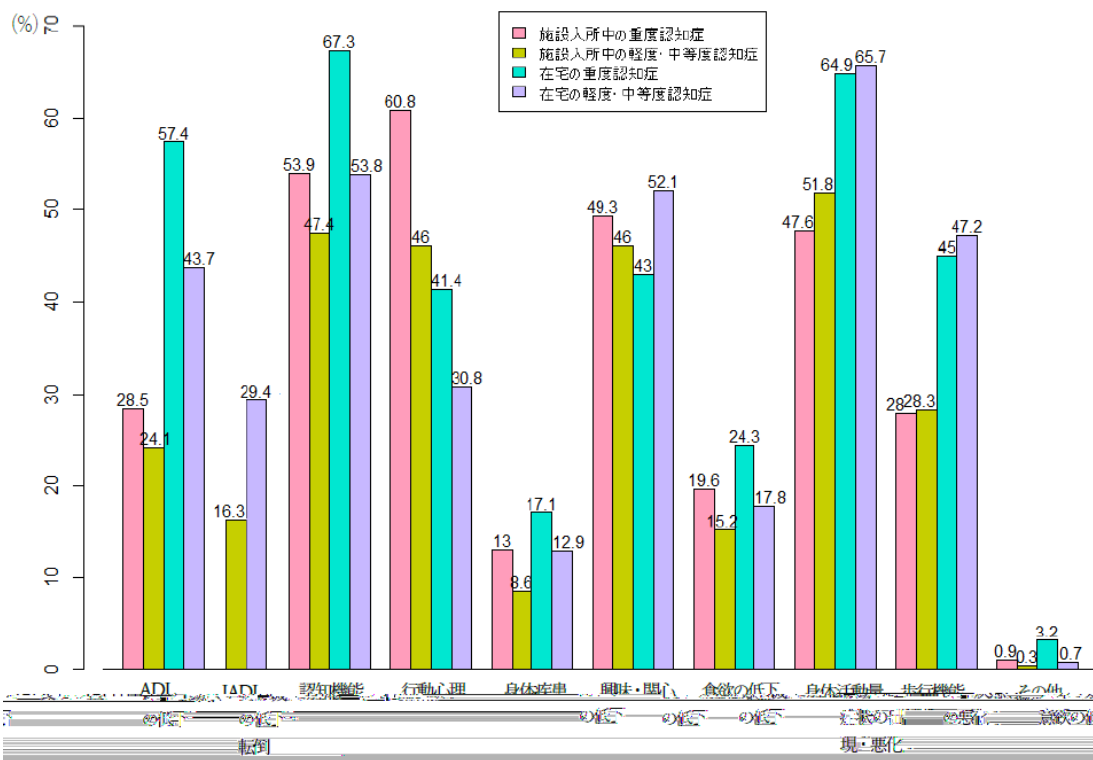

NEWS RELEASE

-

-

- -

38.1%

1.

ADL: 日常生活
IADL: 日常生活

78.7%

72.6%

[Empty rectangular box]

[Large empty rectangular box]

[Three horizontal lines for text entry]