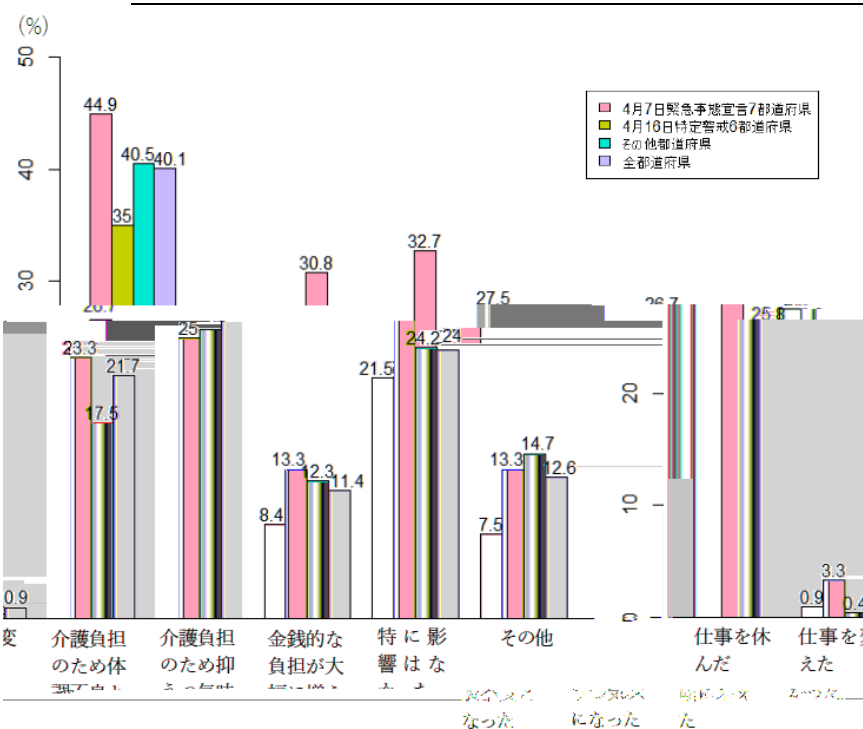

NEWS RELEASE

-

-

- -

38.1%

1.

ADL: 日常生活
IADL: 日常生活

78.7%

72.6%

[Empty rectangular box]

[Large empty rectangular box]

[Three horizontal lines for text entry]