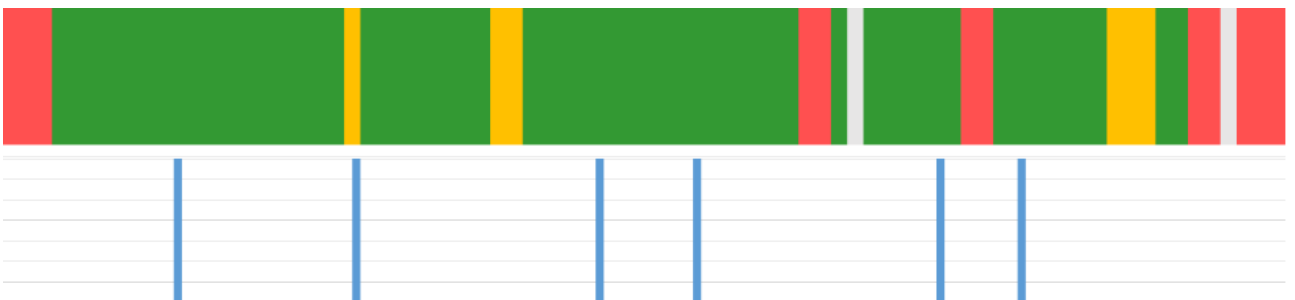

NEWS RELEASE

https://product.tdk.com/info/ja/products/biosensor/biosensor/silmee_w20/index.html

<https://jpn.nec.com/embedded/products/emotion/index.html>