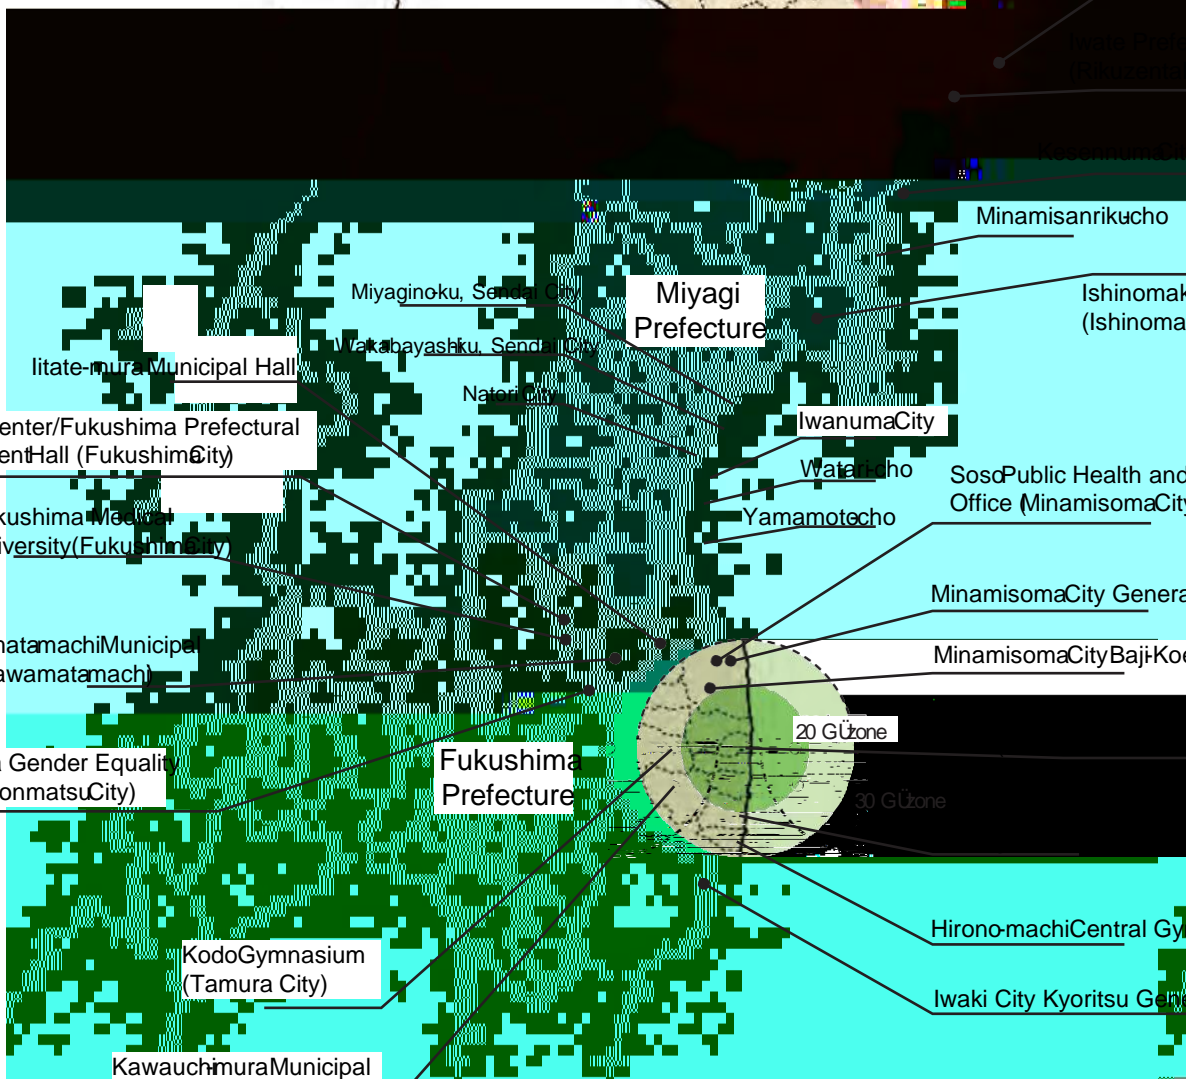

D%Decontamination tents are set up on a tennis court located in the corner of J Village. (April 5, J Village, Narahamachi, Fukushima Prefecture)

D&Inside of J Village, a facility functioning as a front base for SDF members and other workers engaged in operations in response to the Fukushima No. 1 Nuclear Power Plant accident (April 9, J Village)

"Ó

"0

Major Places of On site Activities

Iwate Prefecture Ofunato Hospital (Ofunato City)

Iwate Prefecture Takata Hospital (Takata City)

Iwate Prefecture Motoyoshi Hospital (Motoyoshi City)

Minamisanrikucho

Ishinomaki Loyal Hospital (Ishinomaki City)

Miyaginoku, Sendai City

Wakabayashku, Sendai City

litate-mura Municipal Hall

Off-site Center/Fukushima Prefectural Government Hall (Fukushima City)

Fukushima Medical University (Fukushima City)