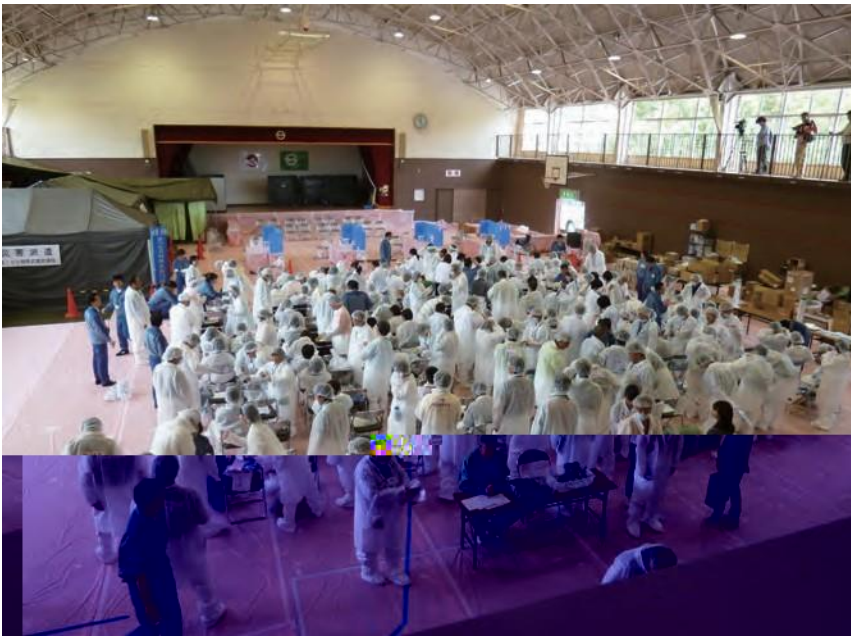

"Đ

"Ñ

D(Residents put on protective suits at a gymnasium that functions as a relay point for their temporary return home. (June 14, Kawachimura Municipal Gymnasium, Fukushima Prefecture)

D) After their temporary return home, residents get off the bus and go back to the gymnasium for radiation measurement and other tests. (June 14, Kawachimura Municipal Gymnasium)

D*A large decontamination tent was set up to admit radiation-exposed patients in need of advanced medical care. This tent remained here from March 16 to June 13. (On the premises of Hiroshima University Kasumi Campus)

D-in a meeting hall of emergency temporary housing in Fukushima City, Professor Kenji Kamiya of Hiroshima University (center) and Professor Yajima of Fukushima Medical University answer questions from evacuees from Kawachimura. (November 26)

"Ó